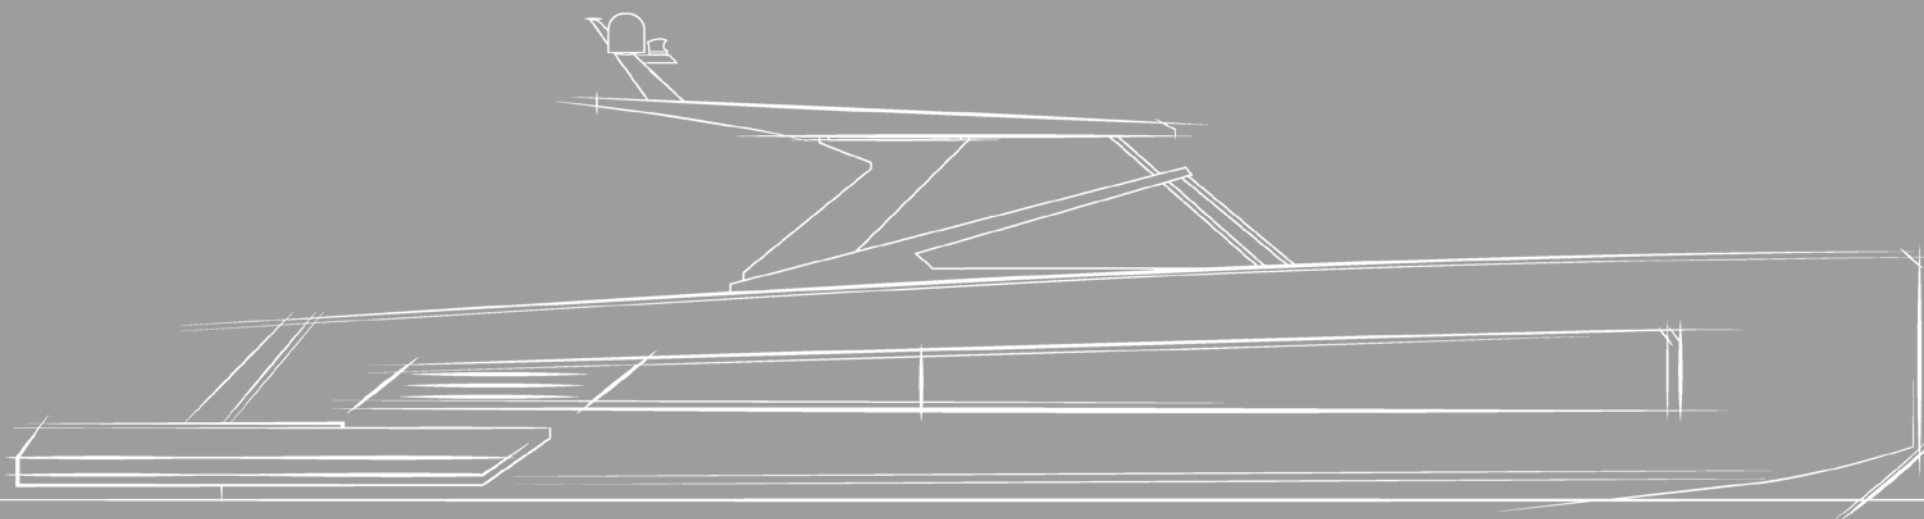

MOON
YACHT

MOON 45

THE FUTURE OF WATER
TRAVEL IS IN YOUR HANDS

MO 45 – DYNAMICS. ELEGANCE. UNLIMITED FREEDOM.

The MO 45 embodies the ultimate fusion of modern luxury and exhilarating performance. Crafted for those who seek speed without compromising comfort or style, this exclusive sports yacht sets new benchmarks in its class. With its sophisticated design and cutting-edge technology, the MO 45 redefines water travel, offering a truly unparalleled experience on every voyage.

EXTERIOR

EXTERIOR

EXTERIOR

POWER THAT MOVES EMOTIONS

The MO 45 captivates with its dynamic silhouette and advanced hull design, delivering exceptional stability and precise maneuverability. Equipped with powerful engines, it achieves impressive speeds while ensuring not only thrilling moments on the water, but also complete safety and control at every turn.

PERFECTION LIES IN THE DETAILS

Step aboard and feel the harmony of form and function. The MO 45's meticulously crafted interior fuses minimalist lines with refined elegance, offering spacious, ergonomic solutions tailored to you. Premium materials, modern technologies, and intelligent use of space turn every moment on board into a singular experience.

Designed for maximum comfort—whether underway or at anchor—the cockpit features plush, upholstered seating, panoramic sightlines, and an intuitive helm for smooth, confident cruising. A generous relaxation zone with luxurious sunpads, an elegant bar, and a roomy open-air lounge makes the MO 45 the perfect place to unwind with family and friends.