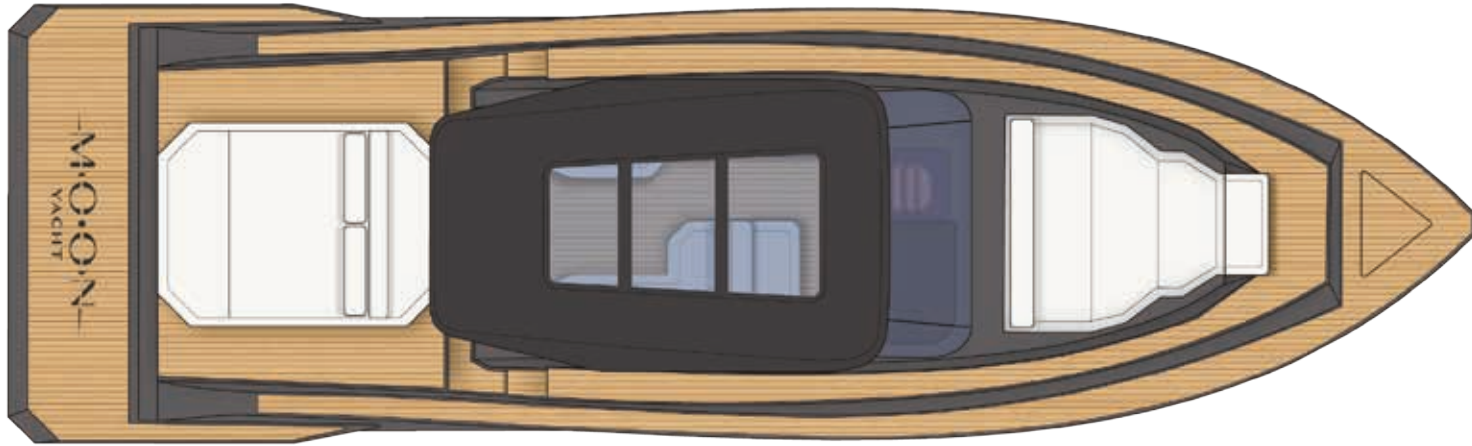

Designed for maximum comfort—whether underway or at anchor—the cockpit features plush, upholstered seating, panoramic sightlines, and an intuitive helm for smooth, confident cruising. A generous relaxation zone with luxurious sunpads, an elegant bar, and a roomy open-air lounge makes the MO 45 the perfect place to unwind with family and friends.

INTERIOR

INTERIOR

■ MAIN DECK WITH HARDTOP BIMINI

■ MAIN DECK

■ CABIN

LAYOUTS

SPECIFICATION MOON 45

DESIGN	Moon Yacht
CERTIFICATION	CE B/8, C/14, D/20
LOA	13,5 m/45ft
BEAM	4 m/13ft
DRAFT	1,1 m/3ft
FUEL TANK	1 500 l
INBOARD DIESEL ENGINES	2 x 370HP - 2 x 440HP 2 x 480HP
OUTBOARD PETROL ENGINES	2 x 600HP - 3 x 450HP - 3 x 600HP