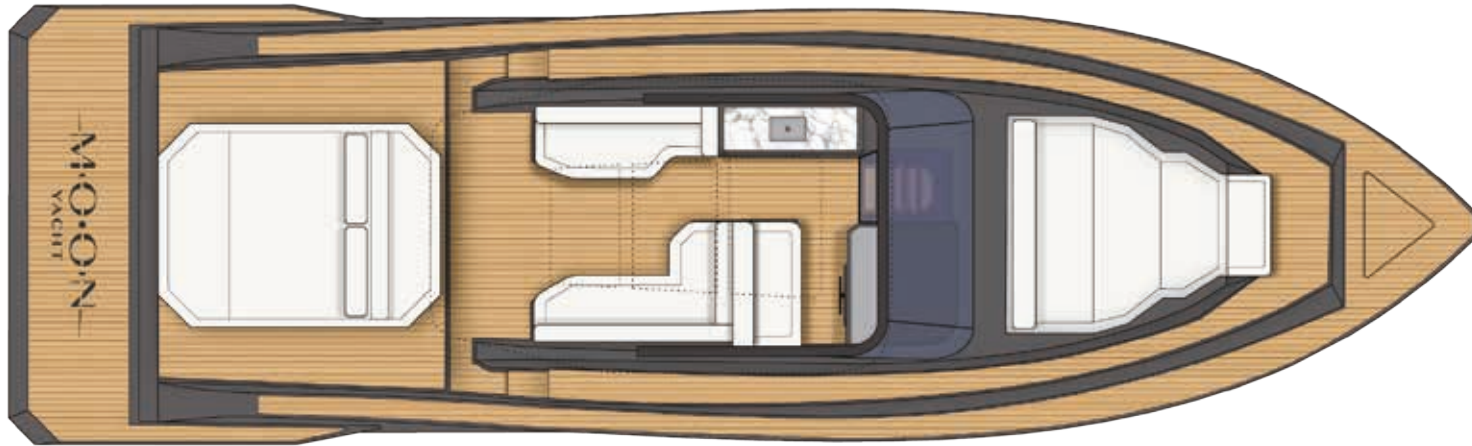

Designed for maximum comfort—whether underway or at anchor—the cockpit features plush, upholstered seating, panoramic sightlines, and an intuitive helm for smooth, confident cruising. A generous relaxation zone with luxurious sunpads, an elegant bar, and a roomy open-air lounge makes the MO 45 the perfect place to unwind with family and friends.

INTERIOR

INTERIOR

■ MAIN DECK WITH HARDTOP BIMINI

■ MAIN DECK

■ CABIN

LAYOUTS

SPECIFICATION MOON 45

DESIGN	Moon Yacht
CERTIFICATION	CE B/8, C/14, D/20
LOA	13,5 m/45ft
BEAM	4 m/13ft
DRAFT	1,1 m/3ft
FUEL TANK	1 500 l
INBOARD DIESEL ENGINES	2 x 370HP - 2 x 440HP 2 x 480HP
OUTBOARD PETROL ENGINES	2 x 600HP - 3 x 450HP - 3 x 600HP