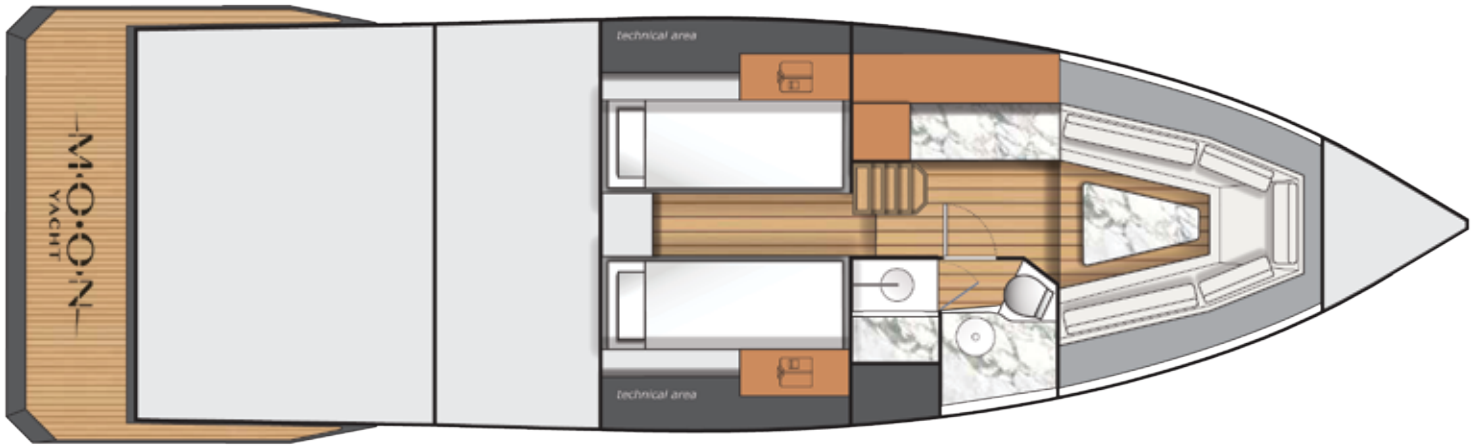

Designed for maximum comfort—whether underway or at anchor—the cockpit features plush, upholstered seating, panoramic sightlines, and an intuitive helm for smooth, confident cruising. A generous relaxation zone with luxurious sunpads, an elegant bar, and a roomy open-air lounge makes the MO 45 the perfect place to unwind with family and friends.

INTERIOR

INTERIOR

■ MAIN DECK WITH HARDTOP BIMINI

■ MAIN DECK

■ CABIN

LAYOUTS

SPECIFICATION MOON 45

DESIGN	Moon Yacht
CERTIFICATION	CE B/8, C/14, D/20
LOA	13,5 m/45ft
BEAM	4 m/13ft
DRAFT	1,1 m/3ft
FUEL TANK	1 500 l
INBOARD DIESEL ENGINES	2 x 370HP - 2 x 440HP 2 x 480HP
OUTBOARD PETROL ENGINES	2 x 600HP - 3 x 450HP - 3 x 600HP